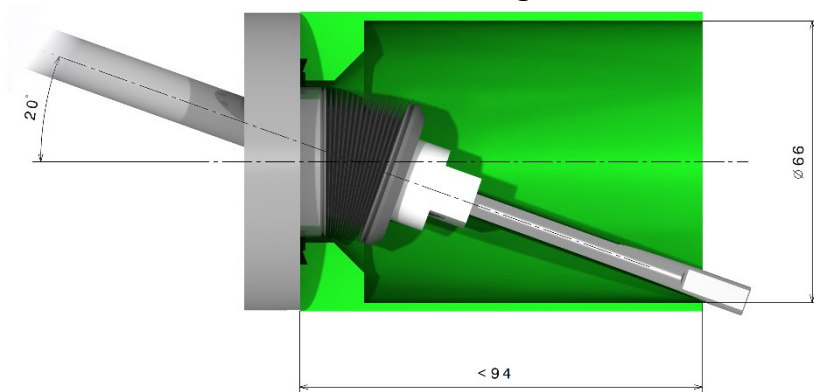

Limited Deflection

Standard DN40CF Flange

Standard DN40CF Rotatable Flange

Our design excludes the possibility of accidental crashing of bellows!

Max. Deflection Wobblestick Flanges

Wide Tube Flange DN40CF

Bellows Protection Flange: [BP40](#)