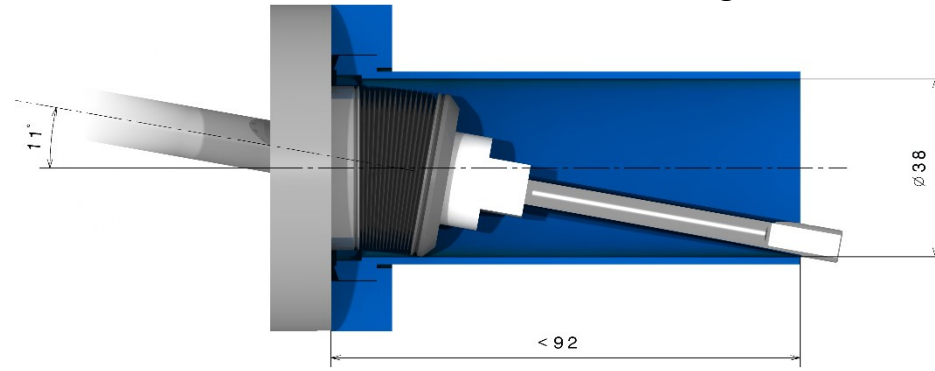

Limited Deflection

Standard DN40CF Flange

Standard DN40CF Rotatable Flange

Our design excludes the possibility of accidental crashing of bellows!

Max. Deflection Wobblestick Flanges

Wide Tube Flange DN40CF

Bellows Protection Flange: [BP40](#)