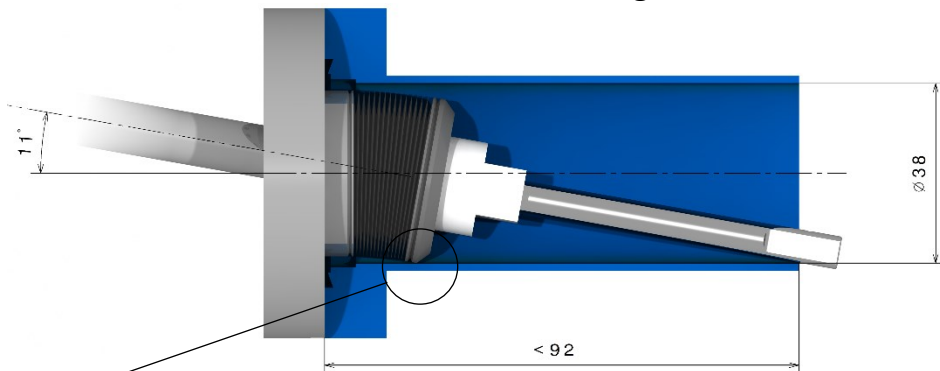

Limited Deflection

Standard DN40CF Flange

Standard DN40CF Rotatable Flange

Our design excludes the possibility of accidental crashing of bellows!

Max. Deflection Wobblestick Flanges

Wide Tube Flange DN40CF